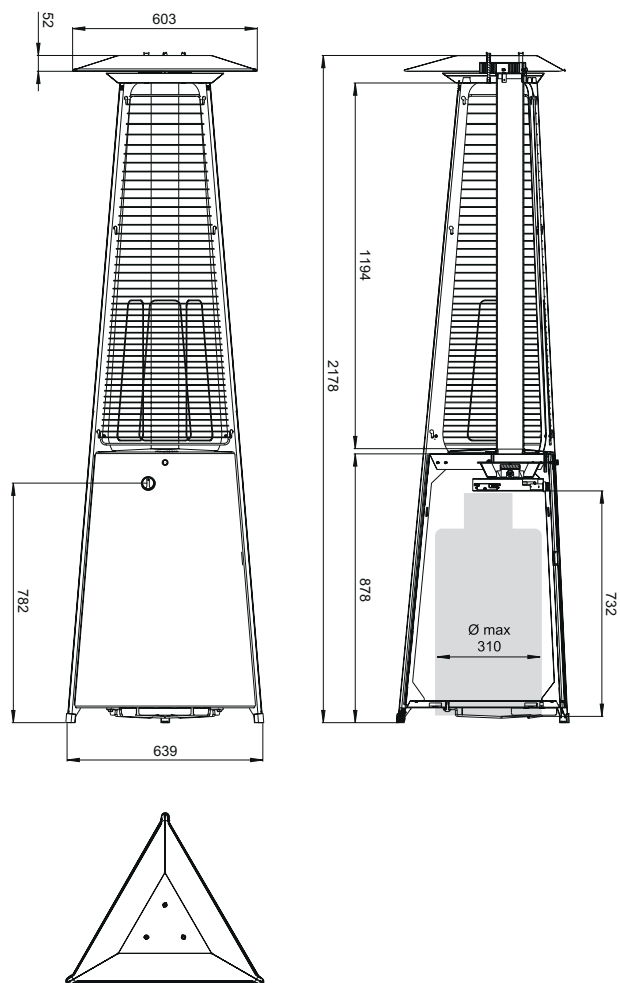

**Equipped:**

- remote control
- anti-tipping device
- rubber feet
- remote control, 7 power levels

**Falò EVO - manuale • manual**

Falò evo		FL10ME M0100 FL10ME L0100
Falò evo black		FL10ME M0300 FL10ME L0300
Falò evo ruggine rust		FL10ME M0400 FL10ME L0400
Falò evo color		FL10ME M0200 FL10ME L0200