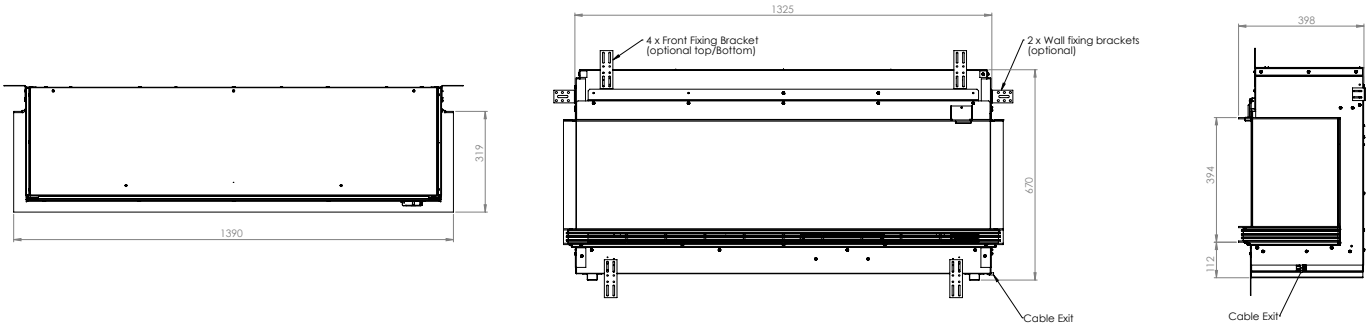

Control all functions of the fireplace from the comfort of your chair

Standard slatted backpanel enhances realism and visual depth

Adjustable up to 8 hours

## Unit Dimensions